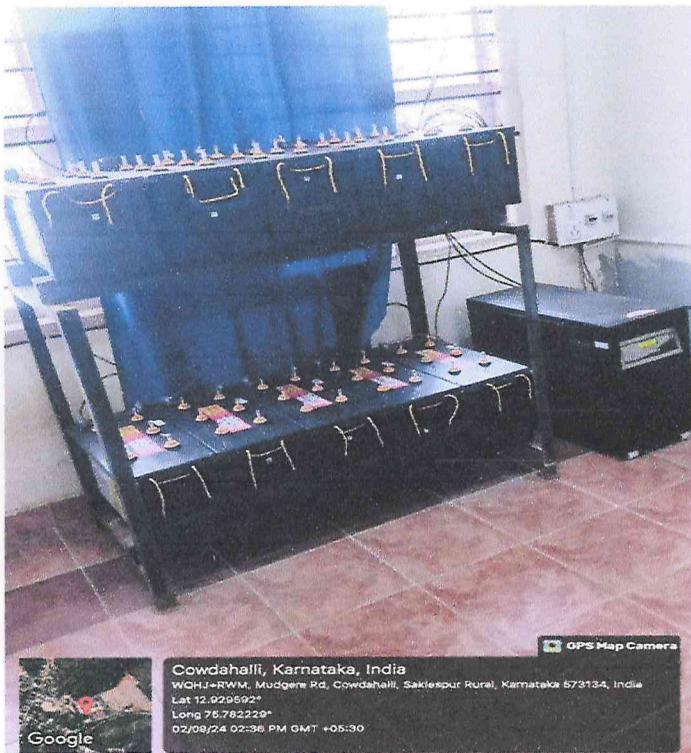

JSS INSTITUTE OF EDUCATION

(Recognized by the NCTE and Affiliated to University of Mysore, Mysuru)
Sakleshpur - 573134, PB No 26, Hassan Dist.

Email: jssiobedskp@gmail.com website: <https://jssiobedskp.org.in>
Phone No: 9740591647

ICT LAB FACILITIES PHOTOS

[Handwritten Signature]

PRINCIPAL
J.S.S. Institute of Education
P.B. 26, SAKALESHPUR-573 13.
Hassan Dist